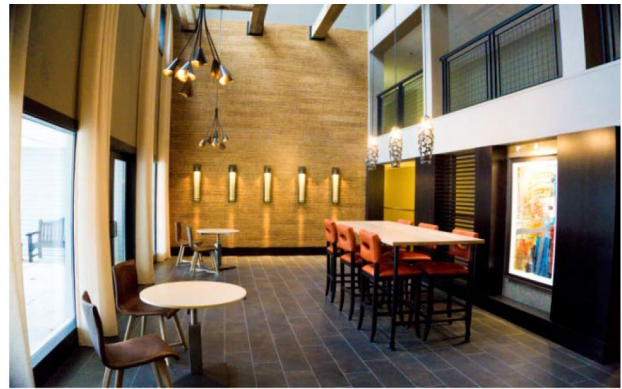

Project Profile: Hospitality

Mountain View Crossing Atrium

Wayne, NJ

Architect: Mark A. Carrelli Architects

Scope of Work: Interior Renovation

Klae Construction recently completed an interior renovation at Mountain View Crossing in Wayne, NJ. The Atrium includes many new features creating an open yet cozy space for the residents at Mountain View. A new gas fireplace surrounded with stone and radiant floor panels allow a warm and inviting space with an innovative, contemporary aesthetic. The reclaimed wood beams suspended from stainless steel cables and the ceramic floor that stimulates the wood planking contribute to the wonderfully current space,

simultaneously creating a very comfortable living area for all. The recessed flat screen TV allows for entertainment in the area. The room's décor is topped off with ornamental aluminum railings, oak trim and wall finishes including wall covering, wood veneer and paint and new wall sconce and pendant lighting. In addition to the Atrium, Klae finished a complete corridor renovation and upgrade for both buildings for all 465 apartment entrances.