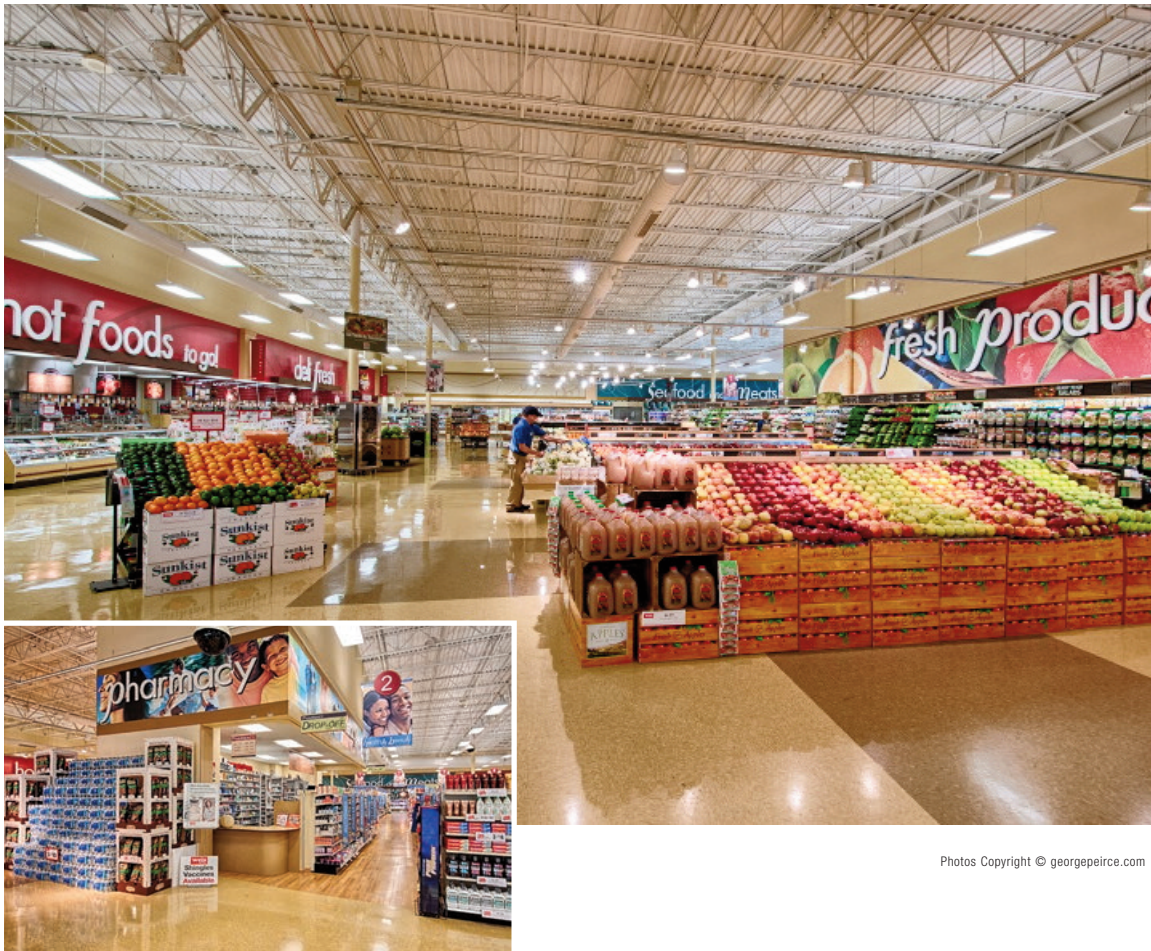

Weis Markets, Inc.

Franklin, NJ

GC: Klæe Construction
Architect: Bignell Watkins Hasser Inc.

Interior Renovations

Photos Copyright © georgepeirce.com

WEIS MARKETS INC. OF SUNBURY PA CHOSE KLAÆ Construction from a select list of bidding general contractors to perform the renovations to their supermarket on Route 23 in Franklin, NJ. The project included the demolition and reconstruction of the existing pharmacy, seafood and deli prep areas to new locations in the store, along

with creating a new customer service area, administrative offices, a floral area and alterations to the produce aisle. Klæe's experience in completing over 100 supermarket projects was instrumental in providing a swift and safe completion of the project with minimal disruption to customers and staff.